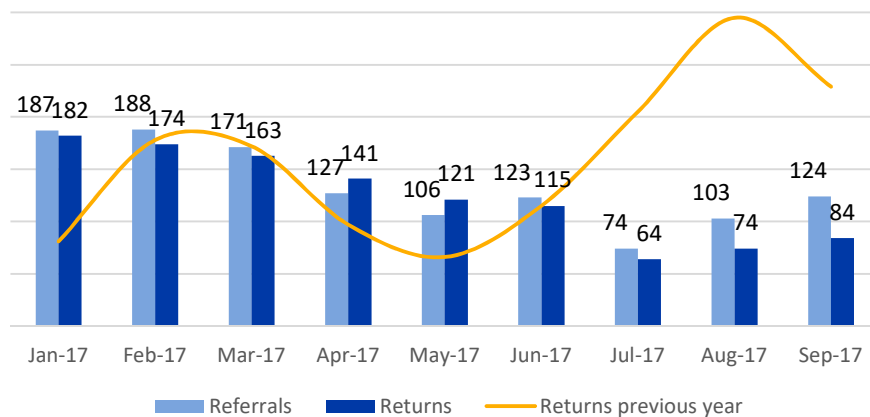

Referrals and Returns