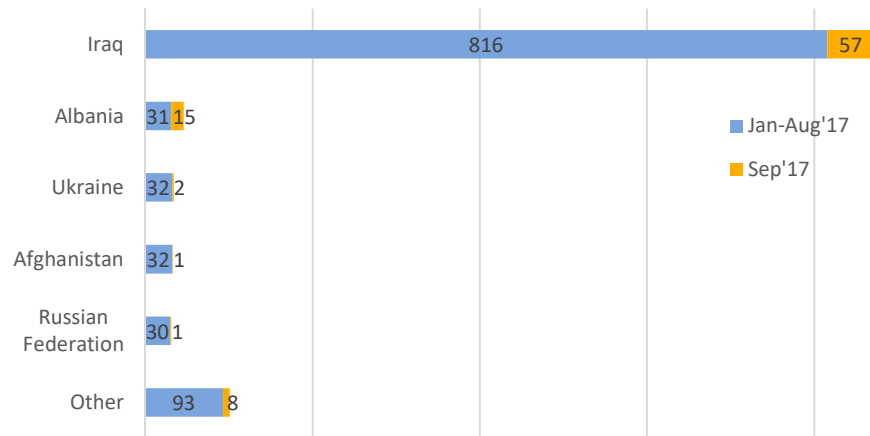

IOM Finland: Assisted Voluntary Return and Reintegration (Finland)

Statistics | 1 January to 30 September 2017

Key Facts and Figures

- Referrals received by IOM since 1 January 2017: 1203
- Returns since 1 January 2017: 1118
- Number of return countries: 32

Countries of Return