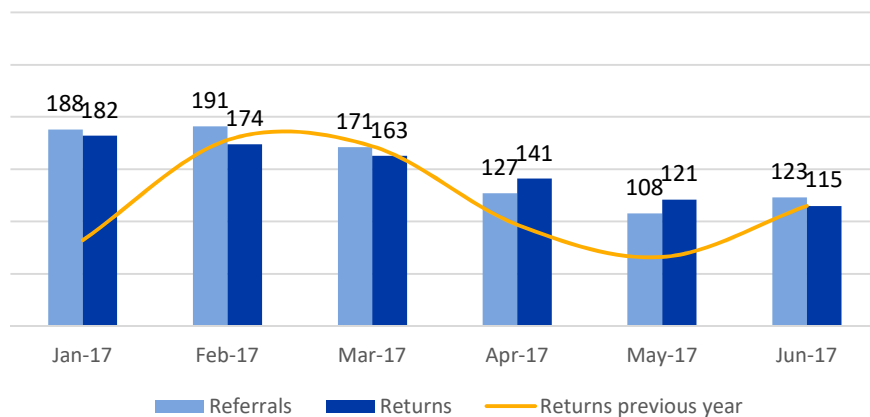

IOM Finland: Assisted Voluntary Return and Reintegration (Finland)

Statistics | 1 January to 30 June 2017

Key Facts and Figures

- Referrals received by IOM since 1 January 2017: 908
- Returns since 1 January 2017: 896
- Number of return countries: 28

Countries of Return

Referrals and Returns

Family Status and Gender

Age

Financial Support