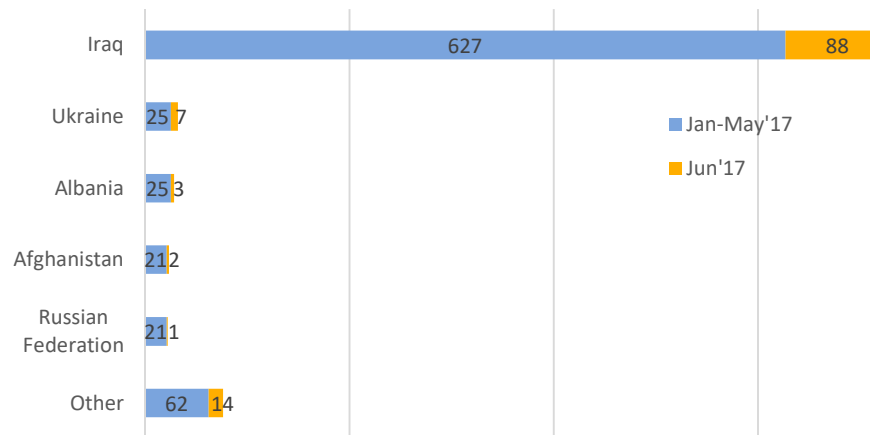

IOM Finland: Assisted Voluntary Return and Reintegration (Finland)

Statistics | 1 January to 30 June 2017

Key Facts and Figures

- Referrals received by IOM since 1 January 2017: 908
- Returns since 1 January 2017: 896
- Number of return countries: 28

Countries of Return

Referrals and Returns